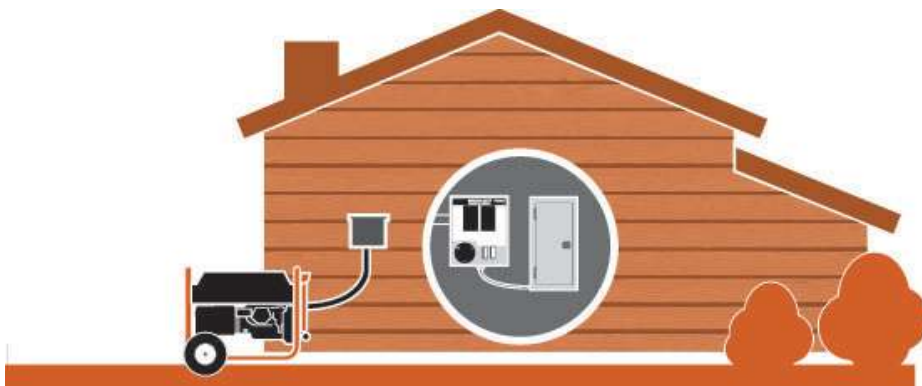

Power Cords

Commercial/Residential
For Portable Generators

30 Amp

30 Amp

50 Amp

- Power cords are the connecting link between your generator and transfer switch or power inlet box, power tool, or appliance.
- 30 amp and 50 amp cords available in multiple lengths.

Power Cords

Specifications

Model	6112	6327	6328	6329	6387	6388
UPC	696471061123	696471063271	696471063288	696471063295	696471063875	696471063882
Length ft. (m)	20 (6)	10 (3)	25 (7.6)	50 (15)	75 (22.5)	100 (30)
Ampereage	30					
Voltage Rating	120/240 VAC			125/250 VAC		
Max Generator Size (Watts)	7500					
NEMA Configuration	Plug  L14-30	Connector  (4) 5-20	Plug and Connector  L14-30			
Cord Type (Gauge/Wire)	10/4					
Cord Material	Thermoset Weather Resistant Compound		Thermoplastic Weather Resistant Compound	Thermoset Weather Resistant Compound		
Compatible Generac Generators	For use with generators equipped with 30 Amp outlets including: XG4000, XP4000, GP5500, GP6500E, GP7500E, XG6500, XG7000E, XG8000E, XP6500E, XP8000E					
Compatible Generac GenTran Transfer Switches (Model #s)	-		6376, 6378, 6379, 6382, 6294, 6408, 6295			
Compatible Generac GenTran Power Inlet Boxes (Model #s)	-		6337, 6340, 6343, 6346			
Warranty	-		2 Years			