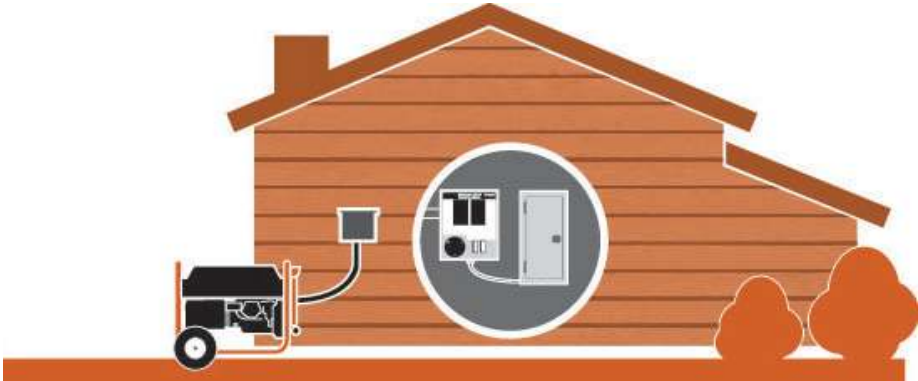

Model 6332

Model 6331

Features

- Use plugs to easily connect to your portable generator.
- Connect to your power inlet box or transfer switch with a connector.

Plugs and Connectors

Specifications

Model	6395	6394	6397	6332	6396	6398	6331
UPC	696471063950	696471063943	696471063974	696471063325	696471063967	696471063981	696471063318
Description	Plug	Plug	Plug	Plug	Connector	Connector	Connector
Certification							
Amperage	20	30	30	50	20	30	50
Voltage Rating	125/250 VAC	125 VAC	125/250 VAC	125/250 VAC	125/250 VAC	125/250 VAC	125/250 VAC
Max Generator Size (Watts)	5000	3750	7500	12500	5000	7500	12500
NEMA Configuration	 L14-20	 L5-30	 L14-30	 14-50	 L14-20	 L14-30	 CS6364
Compatible Cord Type (Gauge/Wire)	12/4	10/3	10/4	6/4	12/4	10/4	6/4
Compatible Generac Generators	GP3250, LP3250, XG4000, XP4000	GP15000E, GP17500E, XP4000, XP6500E, XP8000E, XP10000E	GP5500, GP6500E, GP7500E, XG6500, XG7000E, XG8000E, XP6500E, XP8000E	GP15000E, GP17500E, XG10000E, XP10000E	GP3250, LP3250, XG4000, XP4000	GP3250, H3250, LP3250, XG4000, XP4000, GP5500, GP6500E, GP7500E, XG6500, XG7000E, XG8000E, XP6500E, XP8000E	GP15000E, GP17500E, XG10000E, XP10000E
Compatible Generac GenTran Transfer Switches (Model #s)	-	-	-	-	6376, 6378, 6379	6376, 6378, 6379, 6382	6380, 6381, 6335
Compatible Generac GenTran Power Inlet Boxes (Model #s)	-	-	-	-	6337, 6340, 6343, 6346	6337, 6340, 6343, 6346	6338, 6341, 6344, 6347
Package W x H in (mm)	6 x 8 (152 x 203)						
Package Weight lb (kg)	1 (0.5)						
Master Carton UPC	20696471063954	20696471063947	20696471063978	20696471063329	20696471063961	20696471063985	20696471063312
Master Carton Quantity	4						
Master Carton L x W x H in (mm)	9 x 6 x 5 (229 x 152 x 127)						
Master Carton Weight lbs (kg)	4 (2)						