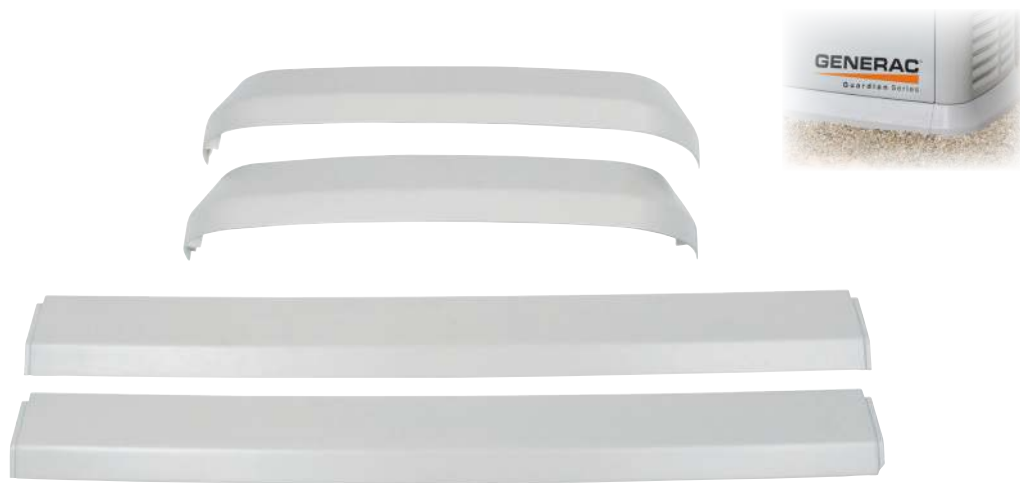

## Fascia Base Wrap

Model 005666-0 – Grey  
Model 005839-0 – Bisque

## DESCRIPTION

The fascia base wrap snaps together around the bottom of the new air-cooled generators. This offers a sleek, contoured appearance as well as offering protection from rodents and insects by covering the lifting holes located in the base.