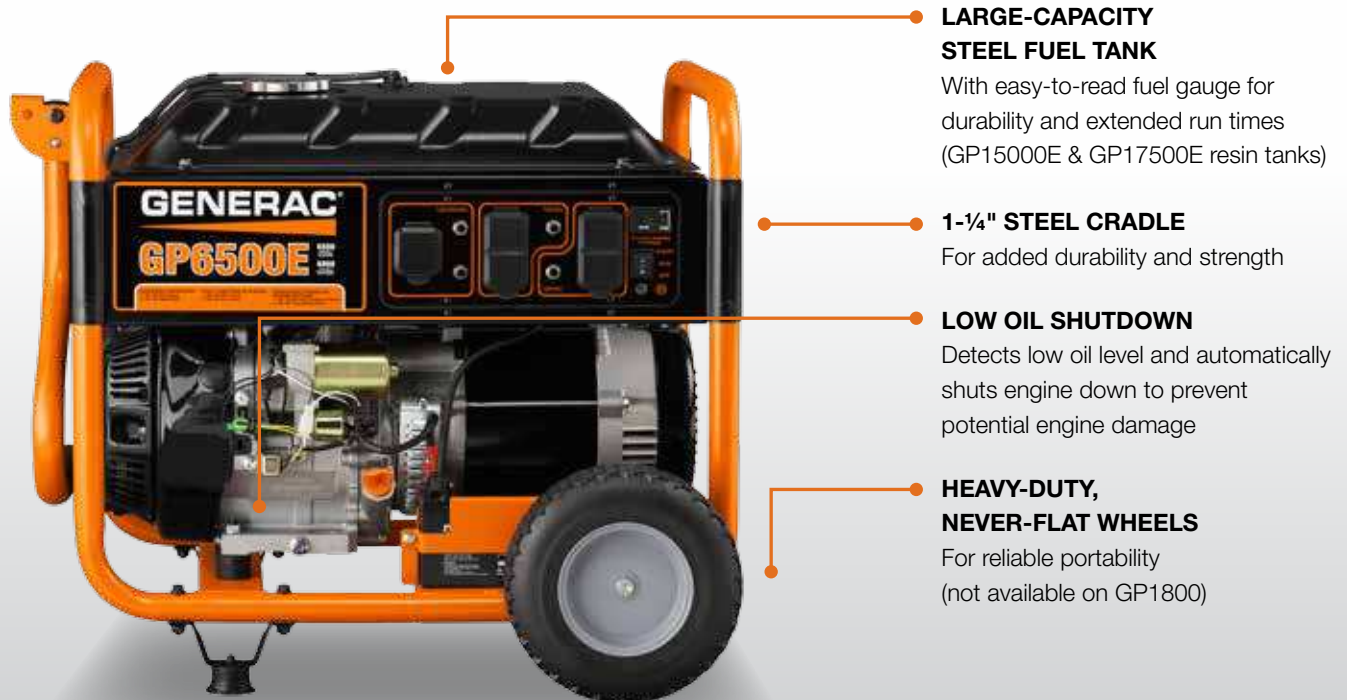

GP SERIES

1800 - 17500 WATTS

Portable Generators

GENERAC[®]

Affordable reliability

GP SERIES

1800 - 17500 WATT PORTABLE GENERATORS

Power the fun stuff or cover an emergency with a GP Series portable generator. Affordable reliability and features not usually found on basic portable models make these a favorite for home use, camping, job sites or outdoor events.

FEATURES AND BENEFITS

GP15000E & GP17500E

THE MOST POWERFUL PORTABLE GENERATORS AVAILABLE

The GP Series 15000 and 17500 Watt units are the ultimate option, with enough power to run up to a 5-ton air conditioner and more. These models feature Generac's OHVI™ engine, for extended run times and longer life.

CONTROL PANEL FEATURES

GP15000E & GP17500E

GP5500 - GP8000E

HOUR METER
To track maintenance requirements

12VDC OUTLET
To charge automotive style batteries

IDLE CONTROL
To conserve fuel and reduce noise

CIRCUIT BREAKERS
Provide overload protection

SERIES	GP15000E	GP17500E
Model Number	5734	5735
Emissions Configuration	49-State	49-State
Running Watts	15000	17500
Starting Watts	22500	26250
Engine Displacement	992cc	992cc
Engine Type	Generac OHVI	Generac OHVI
Idle Control	Yes	Yes
Starting Method	Electric	Electric
Battery	Included	Included
Low Oil Shutdown	Yes	Yes
Fuel Tank Capacity (Gallons)	16.0 Gal.	16.0 Gal.
Run Time at 50% Load	10 Hours	10 Hours
Hour Meter	Yes	Yes
Outlets	(1) 120V 20A 5-20R Duplex (1) 120V 20A GFCI 5-20R Duplex (2) 120V L5-30R 30A TwistLock (1) 125/250V 30A L14-30R TwistLock (1) 125/250V 14-50R 50A Straight Blade (1) 12VDC 10A	(1) 120V 20A 5-20R Duplex (1) 120V 20A GFCI 5-20R Duplex (2) 120V L5-30R 30A TwistLock (1) 125/250V 30A L14-30R TwistLock (1) 125/250V 14-50R 50A Straight Blade (1) 12VDC 10A
Handle Style	Fixed	Fixed
Wheel Type	12.3" Pneumatic	12.3" Pneumatic
Dimensions (L" x W" x H")	48.5 x 31 x 39.5	48.5 x 31 x 39.5
Product Weight	363	390
Warranty - Residential	2 Year Ltd.	2 Year Ltd.
Warranty - Commercial	1 Year	1 Year