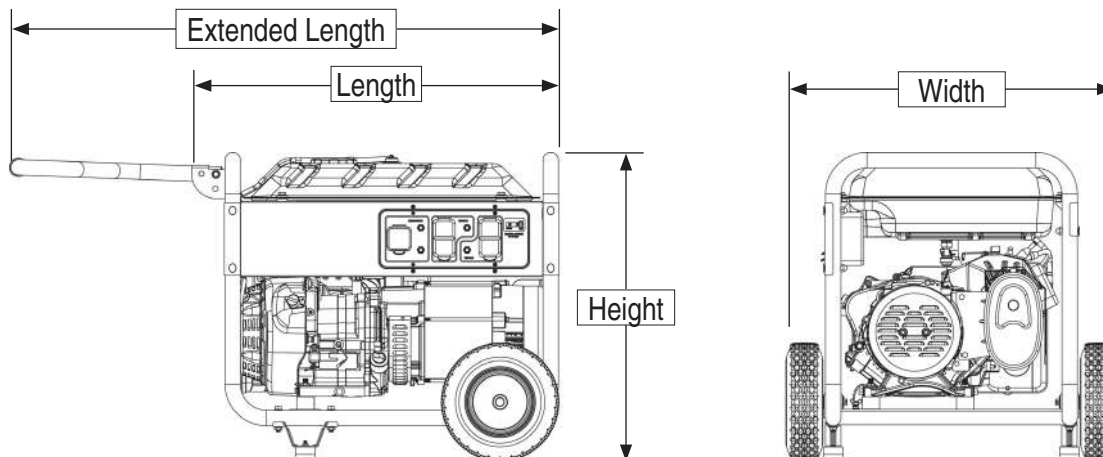

49-State Control Panel

GP7500E

specifications

Product Series	GP7500E
Model (Configuration)	5943-4 / 5943-5 (EPA) 5978-2 / 5943-7 (EPA / CSA)
AC Rated Output Running Watts:	7500
AC Maximum Output Motor Starting Watts:	9375
AC Voltage	120/240 VAC
AC Frequency	60 Hz
Rated VAC Amperage	62.5/31.3
Max Rated VAC Amperage	78/39.1
Engine Displacement	420cc
Engine Type	OHV
Engine RPM	3600
Recommended Oil	10W-30 / SAE30
Lubrication Method	Splash
Automatic Voltage Regulation (AVR)	Yes
Choke Location	On Engine
Fuel Shut Off	On Fuel Tank
Starting Method	Electric/Recoil Pull Start
Low Oil Shutdown Method	Low Level
Battery Type	12VDC, 10AH
Battery Charger Input Jack	Included
Neutral Bonded to Ground	Yes

Dimensions and Weights

	Models 5978-2 / 5943-4 / 5943-5	Model 5943-7
Length in (mm)	27.25 (692)	28.8 (733)
Width in (mm)	27 (687)	27.25 (692)
Height in (mm)	25 (638)	25.75 (654)
Extended Length in (mm)	44.5 (1129)	45.38 (1152)
Carton Length in (mm)	31 (790)	31 (790)
Carton Width in (mm)	21.5 (550)	22.12 (562)
Carton Height in (mm)	24 (610)	24 (610)
Unit Weight lbs (kg)	191.5 (86.9)	197 (88.4)
Shipping Weight lbs (kg)	215 (97.6)	220.3 (100)