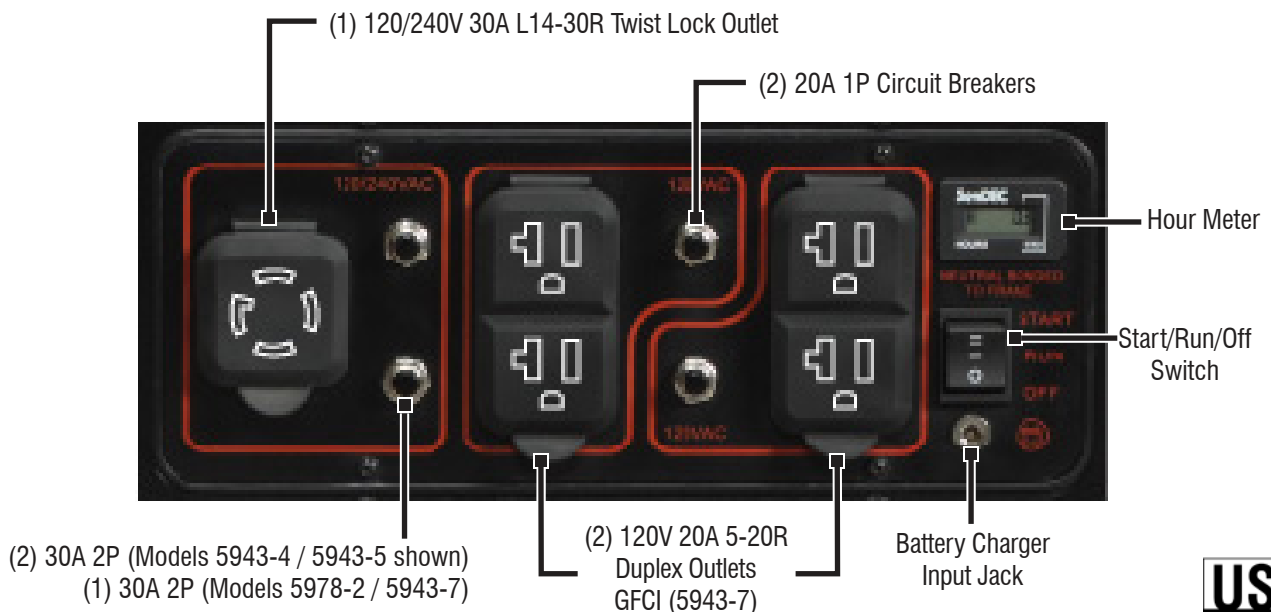

Models 5943-4 / 5943-5 UPC: 696471059434 (49ST)

Model 5943-7 UPC: 696471059434 (49ST/CSA)

Model 5978-2 UPC: 696471059434 (49ST/CSA)

AC Rated Output Running Watts 7500
AC Maximum Output Starting Watts 9375

49-State Control Panel

GP7500E

specifications

Product Series	GP7500E
Model (Configuration)	5943-4 / 5943-5 (EPA) 5978-2 / 5943-7 (EPA / CSA)
AC Rated Output Running Watts:	7500
AC Maximum Output Motor Starting Watts:	9375
AC Voltage	120/240 VAC
AC Frequency	60 Hz
Rated VAC Amperage	62.5/31.3
Max Rated VAC Amperage	78/39.1
Engine Displacement	420cc
Engine Type	OHV
Engine RPM	3600
Recommended Oil	10W-30 / SAE30
Lubrication Method	Splash
Automatic Voltage Regulation (AVR)	Yes
Choke Location	On Engine
Fuel Shut Off	On Fuel Tank
Starting Method	Electric/Recoil Pull Start
Low Oil Shutdown Method	Low Level
Battery Type	12VDC, 10AH
Battery Charger Input Jack	Included
Neutral Bonded to Ground	Yes

Start Switch Type	Start/Run/Off Switch
Switch Location	On Control Panel
Fuel Gauge	Built-In Tank
Fuel Tank Capacity Gal (Ltr)	7.5 (28.4)
Run Time at 50% (Hours)	11
Handle Style	Single Folding / Locking
Wheel Type	9.5" Solid Wheels
Maintenance Kit	Sold Separately
Warranty - Residential	2 Year Ltd
Warranty - Commercial	1 Year Ltd