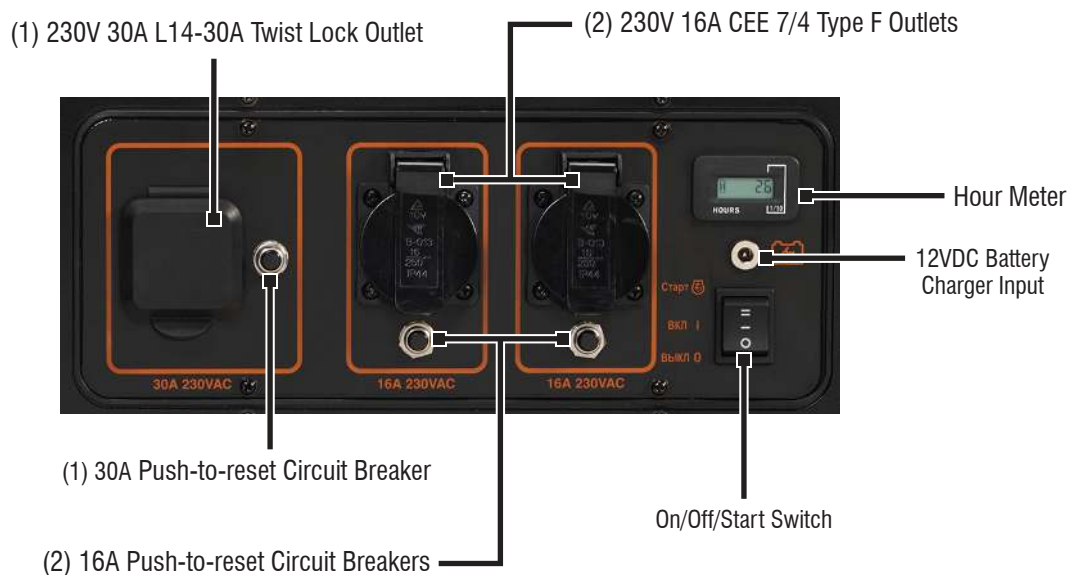

GP6000E

GP SERIES Commercial/Residential Portable Generators

Features

Model 6219-0 UPC: 696471062199 (GOST-R)

- **The Generac OHV engine** incorporates splash lubrication and provides long life.
- **One-touch automatic electric start** with external plug-in battery charger to keep battery charged and ready to go.
- **Large-capacity steel fuel tank** with incorporated fuel gauge provides durability and extended run times.
- **Low-oil level shutdown** automatically safeguards engine from damage.
- **Circuit breaker protected outlets**
- **High leverage fold-down handle** allows easy mobility and storage.
- **Never-flat wheels** for reliable portability.
- **Hardened 1 1/4" steel tube cradle** for added strength and durability.
- **Hour Meter** tracks usage for proper service intervals.

AC Rated Output Running Watts 6000
AC Maximum Output Starting Watts 9000

Control Panel

GP6000E

Specifications

Product Series	GP6000E
Model	6219-0
Configuration/Emissions	GOST-R
AC Rated Output Running Watts:	6000
AC Maximum Output Motor Starting Watts:	9000
AC Voltage	230 VAC
AC Frequency	50 Hz
Rated VAC Amperage	26.1
Engine Displacement	420cc
Engine Type	OHV
Engine RPM	3000
Recommended Oil	10W-30 / SAE30
Lubrication Method	Splash
Automatic Voltage Regulation (AVR)	Yes
Choke Location	On Engine
Fuel Shut Off	On Fuel Tank
Starting Method	Electric/Recoil Pull Start
Battery	Yes
Battery Type	12 VDC
Battery Wall Charger Adapter	Included
Low Oil Shutdown Method	Low Level

Start Switch Type	On/Off/Start Switch
Switch Location	On Control Panel
Fuel Gauge	Built-In Tank
Fuel Tank Capacity Ltrs (Gal)	30 (8)
Run Time at 50% (Hours)	10.5
Cord Set	1m Long 30A Twistlock to 32A 230V Euro Connector
Handle Style	Fold-down locking
Wheel type mm (in)	241 (9.5) Solid
Maintenance Kit	Sold separately
Warranty - Residential	2 Year Ltd
Warranty - Commercial	1 Year Ltd