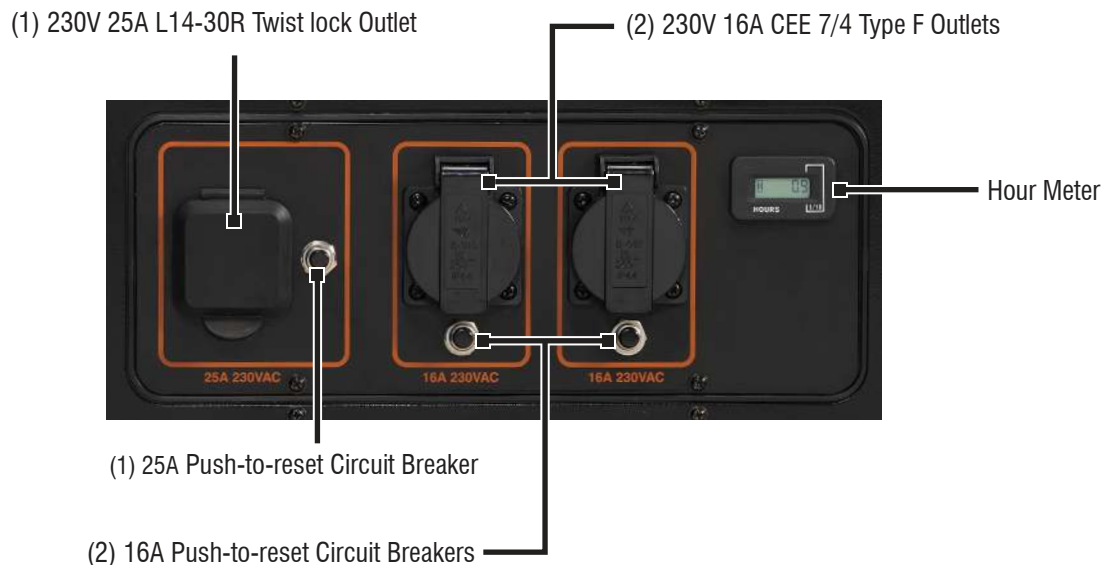

GP5000

GP SERIES Commercial/Residential Portable Generators

Features

Model 6218-0 UPC: 696471062182 (GOST-R)

- **The Generac OHV engine** incorporates splash lubrication and provides long life.
- **Large-capacity steel fuel tank** with incorporated fuel gauge provides durability and extended run times.
- **Low-oil level shutdown** automatically safeguards engine from damage.
- **Circuit breaker protected outlets.**
- **High leverage fold-down handle** allows easy mobility and storage.
- **Never-flat wheels** for reliable portability.
- **Hardened 1 1/4" steel tube cradle** for added strength and durability.
- **Hour Meter** tracks usage for proper service intervals.

AC Rated Output Running Watts 5000
AC Maximum Output Starting Watts 7000

Control Panel

GP5000

specifications

Product Series	GP5000
Model	6218-0
Configuration/Emissions	GOST-R
AC Rated Output Running Watts:	5000
AC Maximum Output Motor Starting Watts:	7000
AC Voltage	230
AC Frequency	50 Hz
Rated VAC Amperage	21.7
Engine Displacement	389cc
Engine Type	OHV
Engine RPM	3000
Recommended Oil	10W-30 / SAE30
Lubrication Method	Splash
Automatic Voltage Regulation (AVR)	Yes
Choke Location	On Engine
Fuel Shut Off	On Fuel Tank
Starting Method	Recoil Pull Start
Low Oil Shutdown Method	Low Level

Start Switch Type	On/Off Switch
Switch Location	On Engine
Fuel Gauge	Built-In Tank
Fuel Tank Capacity Ltrs (Gal)	27 (7.2)
Run Time at 50% (Hours)	10.8
Cord Set	1m Long 30A Twist-lock to 32A 230V Euro Connector
Handle Style	Fold-down locking
Wheel type mm (in)	241.3 (9.5) Solid
Maintenance Kit	Sold Separately
Warranty - Residential	2 Year Ltd
Warranty - Commercial	1 Year Ltd