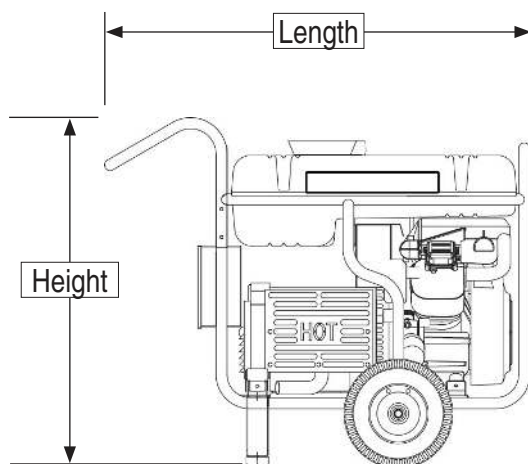

## Dimensions and Weights

Length in (mm)	48.5 (1232)
Width in (mm)	31 (787)
Height in (mm)	39.5 (1003)
Carton Length in (mm)	50 (1267)
Carton Width in (mm)	23 (584)
Carton Height in (mm)	44.25 (1125)
Unit Weight lbs (kg)	390 (177)
Shipping Weight lbs (kg)	513 (233)