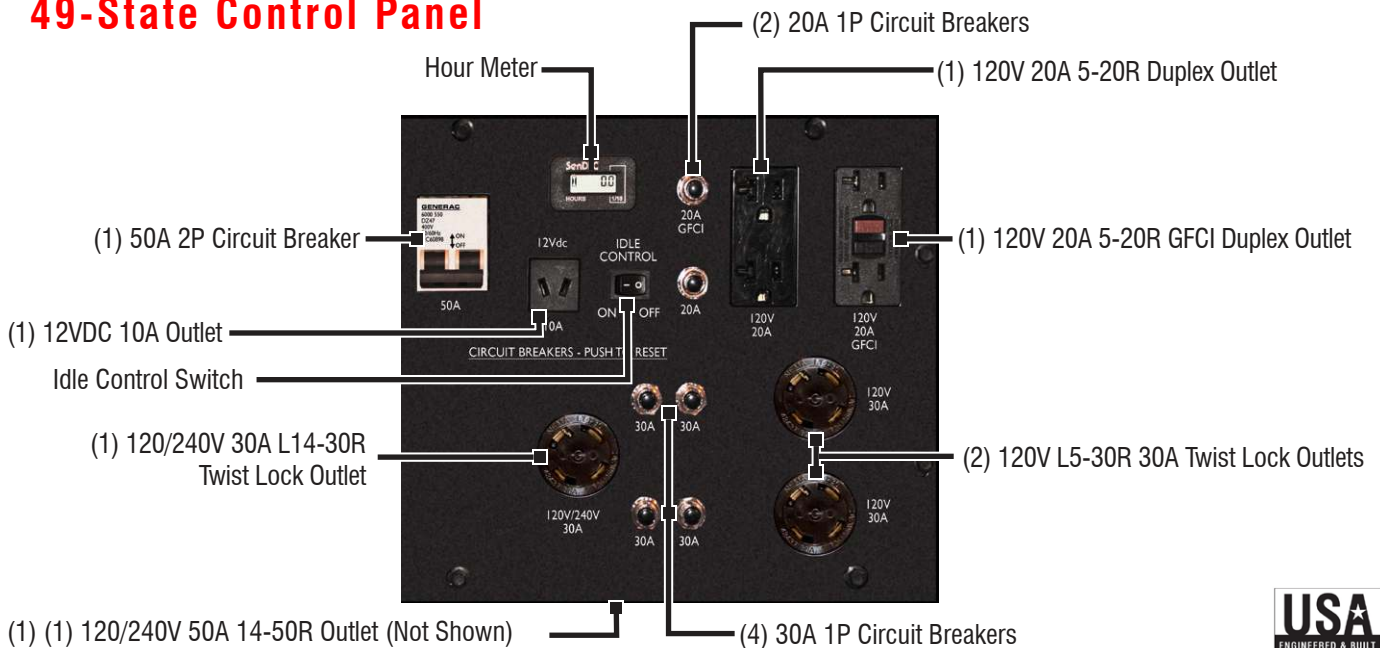

49-State Control Panel