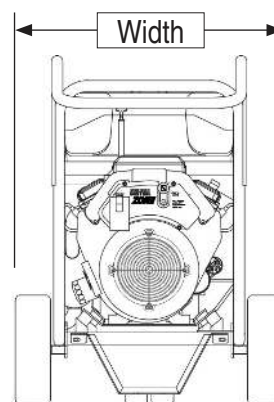

## Dimensions and Weights

Length in (mm)	48.5 (1232)
Width in (mm)	31 (787)
Height in (mm)	39.5 (1003)
Carton Length in (mm)	50 (1267)
Carton Width in (mm)	23 (584)
Carton Height in (mm)	44.25 (1125)
Unit Weight lbs (kg)	390 (177)
Shipping Weight lbs (kg)	513 (233)