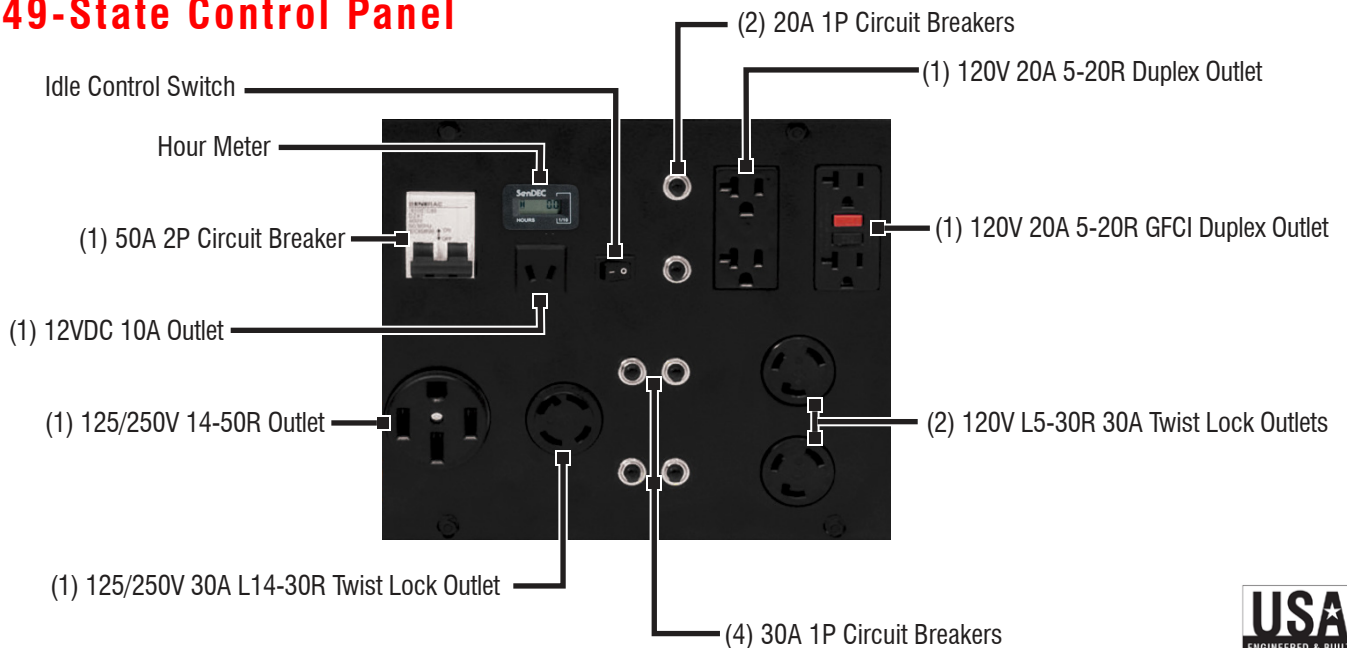

GP15000E

GP SERIES
Commercial/Residential
Portable Generators

1 of 2

Features

Model 5734-1 UPC: 696471057348
(EPA/49-ST)

- **The Generac OHVI® engine** incorporates full pressure lubrication with automotive style spin on oil filter for longer life engine.
- **Idle control** reduces noise and conserves fuel for extended run-times.
- **Hour meter** tracks maintenance intervals.
- **Large-capacity fuel tank** with incorporated fuel gauge provides durability and extended run times.
- **Low-oil pressure shutdown** automatically safeguards engine from damage.
- **Hardened 1 1/4" steel tube cradle** for added durability and strength.
- **Integrated lifting eye** for easy transport and security on the job site.

AC Rated Output Running Watts 15000
AC Maximum Output Starting Watts 22500

49-State Control Panel

GP15000E

specifications

Product Series	GP15000E
Model (Configuration)	5734-1 (EPA/49-State)
AC Rated Output Running Watts:	15000
AC Maximum Output Motor Starting Watts:	22500
AC Voltage	120/240 VAC
AC Frequency	60 Hz
Rated VAC Amperage	125/62.5
Max Rated VAC Amperage	187.8/93.75
Engine Displacement	992cc
Engine Type	OHVI
Engine RPM	3600
Recommended Oil	10W-30 / SAE30
Lubrication Method	Oil Pump
Automatic Voltage Regulation (AVR)	Yes
Oil Filter	Yes - Spin On
Choke Location	On Engine
Fuel Shut Off	On Fuel Tank
Starting Method	Electric
Low Oil Shutdown Method	Low Pressure
Battery Type	Group U1, 360 CCA
Neutral Bonded to Ground	No - Floating Neutral

Start Switch Type	On/Off/Start Switch
Switch Location	On Engine
Fuel Gauge	Built-In Tank
Fuel Tank Capacity Gal (Ltr)	16 (60.6)
Fuel Filter	Yes
Run Time at 50% (Hours)	10
Handle Style	Fixed
Wheel Type	12.3 Pneumatic Wheels
Warranty - Residential	2 Year Ltd
Warranty - Commercial	1 Year Ltd
Maintenance Kit	Included - Model 5721 - Air Filter - Oil Filter - (2) Spark Plugs - Oil Funnel - Chamois - Stabil Sample