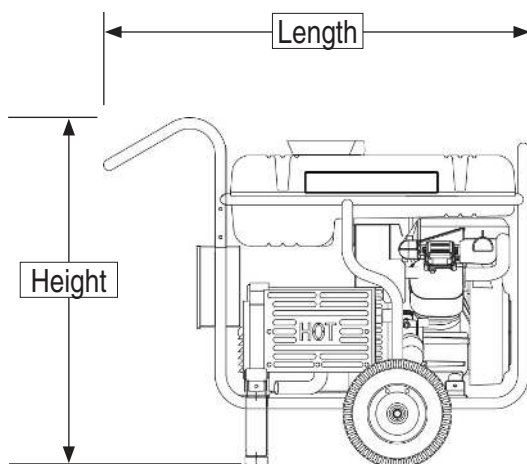

AC Rated Output Running Watts 15000
AC Maximum Output Starting Watts 22500

49-State Control Panel

GP15000E

specifications

Product Series	GP15000E
Model (Configuration)	5734-1 (EPA/49-State)
AC Rated Output Running Watts:	15000
AC Maximum Output Motor Starting Watts:	22500
AC Voltage	120/240 VAC
AC Frequency	60 Hz
Rated VAC Amperage	125/62.5
Max Rated VAC Amperage	187.8/93.75
Engine Displacement	992cc
Engine Type	OHVI
Engine RPM	3600
Recommended Oil	10W-30 / SAE30
Lubrication Method	Oil Pump
Automatic Voltage Regulation (AVR)	Yes
Oil Filter	Yes - Spin On
Choke Location	On Engine
Fuel Shut Off	On Fuel Tank
Starting Method	Electric
Low Oil Shutdown Method	Low Pressure
Battery Type	Group U1, 360 CCA
Neutral Bonded to Ground	No - Floating Neutral

Start Switch Type	On/Off/Start Switch
Switch Location	On Engine
Fuel Gauge	Built-In Tank
Fuel Tank Capacity Gal (Ltr)	16 (60.6)
Fuel Filter	Yes
Run Time at 50% (Hours)	10
Handle Style	Fixed
Wheel Type	12.3 Pneumatic Wheels
Warranty - Residential	2 Year Ltd
Warranty - Commercial	1 Year Ltd
Maintenance Kit	Included - Model 5721 - Air Filter - Oil Filter - (2) Spark Plugs - Oil Funnel - Chamois - Stabil Sample

Dimensions and Weights

Length in (mm)	48.5 (1232)
Width in (mm)	31 (787)
Height in (mm)	39.5 (1003)
Carton Length in (mm)	49 (1245)
Carton Width in (mm)	23.25 (592)
Carton Height in (mm)	35.5 (902)
Unit Weight lbs (kg)	363 (165)
Shipping Weight lbs (kg)	425 (193)