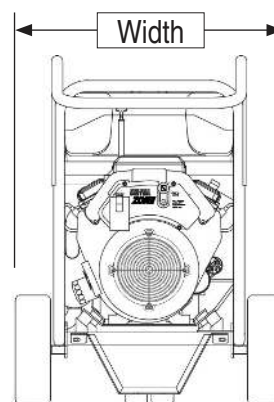

AC Rated Output Running Watts 15000
AC Maximum Output Starting Watts 22500

49-State Control Panel

GP15000E

specifications

Product Series	GP15000E
Model (Configuration)	5734-1 (EPA/49-State)
AC Rated Output Running Watts:	15000
AC Maximum Output Motor Starting Watts:	22500
AC Voltage	120/240 VAC
AC Frequency	60 Hz
Rated VAC Amperage	125/62.5
Max Rated VAC Amperage	187.8/93.75
Engine Displacement	992cc
Engine Type	OHVI
Engine RPM	3600
Recommended Oil	10W-30 / SAE30
Lubrication Method	Oil Pump
Automatic Voltage Regulation (AVR)	Yes
Oil Filter	Yes - Spin On
Choke Location	On Engine
Fuel Shut Off	On Fuel Tank
Starting Method	Electric
Low Oil Shutdown Method	Low Pressure
Battery Type	Group U1, 360 CCA
Neutral Bonded to Ground	No - Floating Neutral

Start Switch Type	On/Off/Start Switch
Switch Location	On Engine
Fuel Gauge	Built-In Tank
Fuel Tank Capacity Gal (Ltr)	16 (60.6)
Fuel Filter	Yes
Run Time at 50% (Hours)	10
Handle Style	Fixed
Wheel Type	12.3 Pneumatic Wheels
Warranty - Residential	2 Year Ltd
Warranty - Commercial	1 Year Ltd
Maintenance Kit	Included - Model 5721 - Air Filter - Oil Filter - (2) Spark Plugs - Oil Funnel - Chamois - Stabil Sample

Dimensions and Weights

Length in (mm)	48.5 (1232)
Width in (mm)	31 (787)
Height in (mm)	39.5 (1003)
Carton Length in (mm)	49 (1245)
Carton Width in (mm)	23.25 (592)
Carton Height in (mm)	35.5 (902)
Unit Weight lbs (kg)	363 (165)
Shipping Weight lbs (kg)	425 (193)